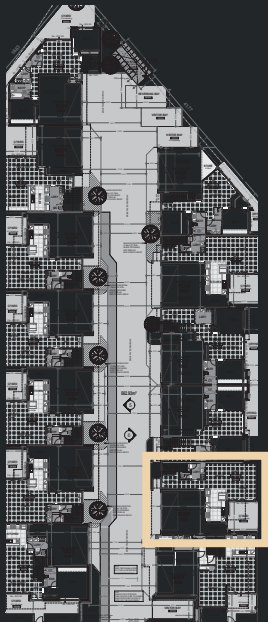

FLOOR PLANS

LOWER LEVEL

UPPER LEVEL

TOWNHOUSE 1

BEDROOMS 4
 BATHROOMS 3
 CAR BAYS 2

LOWER 83SQM
 UPPER 106SQM
 GARAGE/STORE 37SQM
 BALCONY 18SQM

TOTAL AREA 245SQM

LOWER LEVEL

UPPER LEVEL

TOWNHOUSE 10

BEDROOMS 3
 BATHROOMS 2
 CAR BAYS 2

LOWER 79SQM
 UPPER 101SQM
 GARAGE/STORE 39SQM
 BALCONY 26SQM

TOTAL AREA 245SQM

LOWER LEVEL

UPPER LEVEL

TOWNHOUSE 11

BEDROOMS 3
 BATHROOMS 2
 CAR BAYS 2

LOWER 79SQM
 UPPER 101SQM
 GARAGE/STORE 39SQM
 BALCONY 26SQM

TOTAL AREA 245SQM

LOWER LEVEL

UPPER LEVEL

TOWNHOUSE 12

BEDROOMS 3
 BATHROOMS 2
 CAR BAYS 2

LOWER 68SQM
 UPPER 113SQM
 GARAGE/STORE 41SQM

TOTAL AREA 222SQM

LOWER LEVEL

UPPER LEVEL

TOWNHOUSE 13

BEDROOMS 3
 BATHROOMS 2
 CAR BAYS 2

LOWER 78SQM
 UPPER 109SQM
 GARAGE/STORE 39SQM
 BALCONY 16SQM

TOTAL AREA 227SQM

LOWER LEVEL