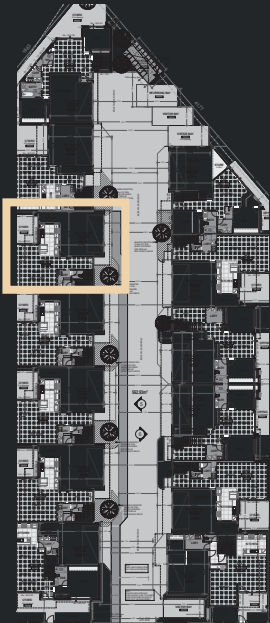

FLOOR PLANS

LOWER LEVEL

UPPER LEVEL

TOWNHOUSE 1

BEDROOMS 4
 BATHROOMS 3
 CAR BAYS 2

LOWER 83SQM
 UPPER 106SQM
 GARAGE/STORE 37SQM
 BALCONY 18SQM

TOTAL AREA 245SQM

LOWER LEVEL

TOTAL AREA 223SQM

LOWER LEVEL

UPPER LEVEL

TOWNHOUSE 5

BEDROOMS 3
 BATHROOMS 2
 CAR BAYS 2

LOWER 70SQM
 UPPER 112SQM
 GARAGE/STORE 41SQM

TOTAL AREA 223SQM

LOWER LEVEL

UPPER LEVEL

TOWNHOUSE 6

BEDROOMS 3
 BATHROOMS 2
 CAR BAYS 2

LOWER 70SQM
 UPPER 114SQM
 GARAGE/STORE 39SQM

TOTAL AREA 223SQM

LOWER LEVEL

UPPER LEVEL

TOWNHOUSE 7