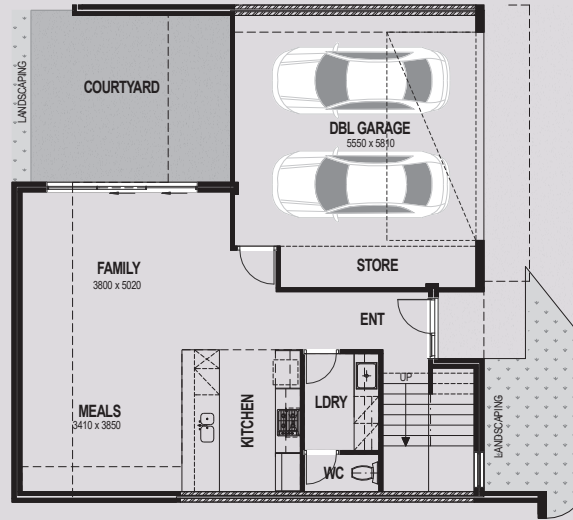

UPPER LEVEL

TOWNHOUSE 6

BEDROOMS 3
 BATHROOMS 2
 CAR BAYS 2

LOWER 70SQM
 UPPER 114SQM
 GARAGE/STORE 39SQM

TOTAL AREA 223SQM

LOWER LEVEL

UPPER LEVEL

TOWNHOUSE 7