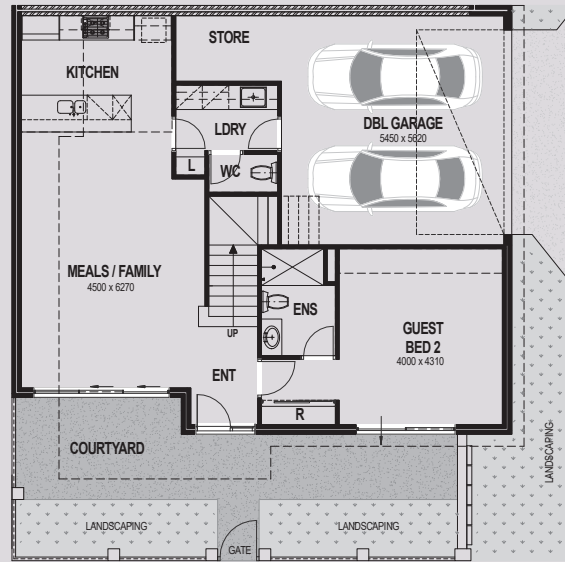

FLOOR PLANS

LOWER LEVEL

UPPER LEVEL

TOWNHOUSE 1

BEDROOMS 4
 BATHROOMS 3
 CAR BAYS 2

LOWER 83SQM
 UPPER 106SQM
 GARAGE/STORE 37SQM
 BALCONY 18SQM

TOTAL AREA 245SQM

LOWER LEVEL

UPPER LEVEL

TOWNHOUSE 2

BEDROOMS 3
 BATHROOMS 2
 CAR BAYS 2

LOWER 70SQM
 UPPER 112SQM
 GARAGE/STORE 41SQM

TOTAL AREA 222SQM

LOWER LEVEL

UPPER LEVEL

TOWNHOUSE 3

TOTAL AREA 223SQM

LOWER LEVEL

UPPER LEVEL

TOWNHOUSE 5

BEDROOMS 3
 BATHROOMS 2
 CAR BAYS 2

LOWER 70SQM
 UPPER 112SQM
 GARAGE/STORE 41SQM

TOTAL AREA 223SQM

LOWER LEVEL