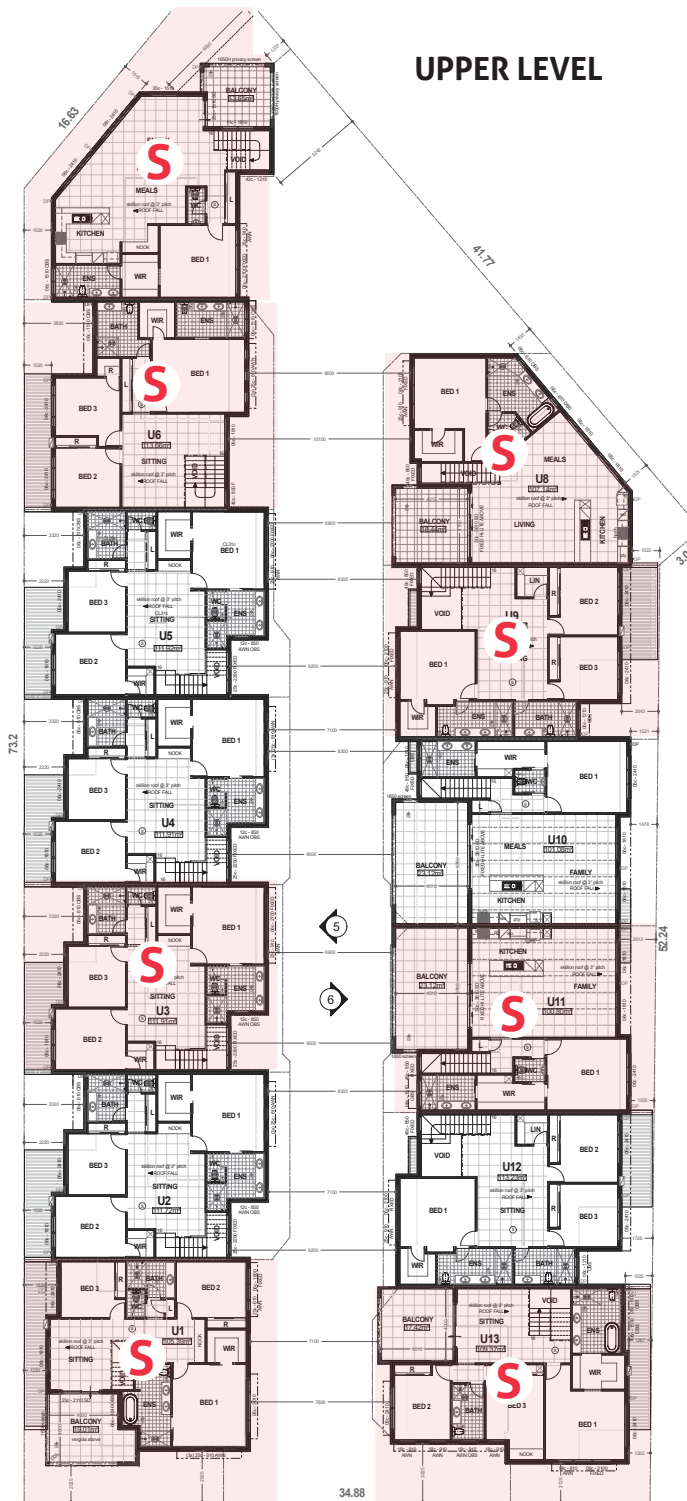

FLOOR PLANS

LOWER LEVEL

UPPER LEVEL

TOWNHOUSE 1

BEDROOMS 4
 BATHROOMS 3
 CAR BAYS 2

LOWER 83SQM
 UPPER 106SQM
 GARAGE/STORE 37SQM
 BALCONY 18SQM

TOTAL AREA 245SQM

LOWER LEVEL

UPPER LEVEL

TOWNHOUSE 2

BEDROOMS 3
 BATHROOMS 2
 CAR BAYS 2

LOWER 70SQM
 UPPER 112SQM
 GARAGE/STORE 41SQM

TOTAL AREA 222SQM

LOWER LEVEL

UPPER LEVEL

TOWNHOUSE 3

BEDROOMS 3
 BATHROOMS 2
 CAR BAYS 2

LOWER 70SQM
 UPPER 112SQM
 GARAGE/STORE 41SQM

TOTAL AREA 223SQM

LOWER LEVEL

UPPER LEVEL

TOWNHOUSE 4

BEDROOMS 3
 BATHROOMS 2
 CAR BAYS 2

LOWER 70SQM
 UPPER 112SQM
 GARAGE/STORE 41SQM

TOTAL AREA 223SQM

LOWER LEVEL

UPPER LEVEL

TOWNHOUSE 5

BEDROOMS 3
 BATHROOMS 2
 CAR BAYS 2

LOWER 70SQM
 UPPER 112SQM
 GARAGE/STORE 41SQM

TOTAL AREA 223SQM

LOWER LEVEL