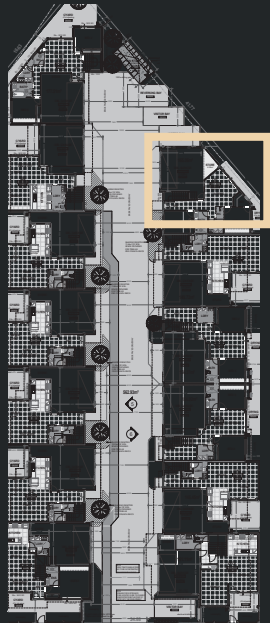

FLOOR PLANS

LOWER LEVEL

UPPER LEVEL

TOWNHOUSE 1

BEDROOMS 4
 BATHROOMS 3
 CAR BAYS 2

LOWER 83SQM
 UPPER 106SQM
 GARAGE/STORE 37SQM
 BALCONY 18SQM

TOTAL AREA 245SQM

LOWER LEVEL

BEDROOMS 3
 BATHROOMS 2
 CAR BAYS 2

LOWER 81SQM
 UPPER 108SQM
 GARAGE/STORE 37SQM
 BALCONY 12SQM

TOTAL AREA 238SQM

LOWER LEVEL

UPPER LEVEL

TOWNHOUSE 8

BEDROOMS 3
 BATHROOMS 2
 CAR BAYS 2

LOWER 76SQM
 UPPER 107SQM
 GARAGE/STORE 43SQM
 BALCONY 16SQM

TOTAL AREA 242SQM

LOWER LEVEL

UPPER LEVEL

TOWNHOUSE 9

BEDROOMS 3
BATHROOMS 2
CAR BAYS 2

LOWER 70SQM
UPPER 113SQM
GARAGE/STORE 41SQM

TOTAL AREA 224SQM

LOWER LEVEL