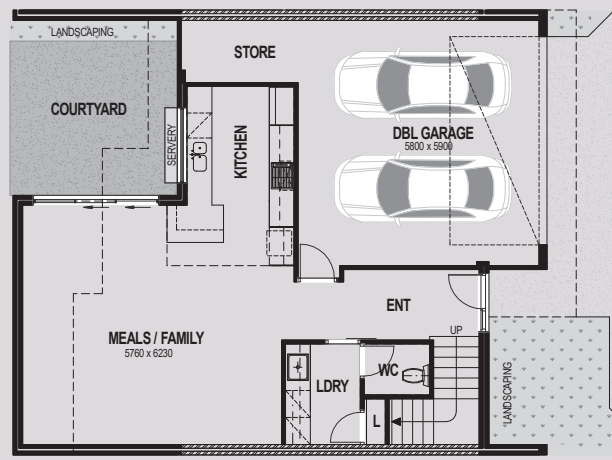

FLOOR PLANS

LOWER LEVEL

UPPER LEVEL

TOWNHOUSE 1

BEDROOMS 4
 BATHROOMS 3
 CAR BAYS 2

LOWER 83SQM
 UPPER 106SQM
 GARAGE/STORE 37SQM
 BALCONY 18SQM

TOTAL AREA 245SQM

LOWER LEVEL

UPPER LEVEL

TOWNHOUSE 2

BEDROOMS 3
 BATHROOMS 2
 CAR BAYS 2

LOWER 70SQM
 UPPER 112SQM
 GARAGE/STORE 41SQM

TOTAL AREA 222SQM

LOWER LEVEL

UPPER LEVEL

TOWNHOUSE 3

BEDROOMS 3
 BATHROOMS 2
 CAR BAYS 2

LOWER 70SQM
 UPPER 112SQM
 GARAGE/STORE 41SQM

TOTAL AREA 223SQM

LOWER LEVEL

UPPER LEVEL

TOWNHOUSE 4

BEDROOMS 3
 BATHROOMS 2
 CAR BAYS 2

LOWER 70SQM
 UPPER 112SQM
 GARAGE/STORE 41SQM

TOTAL AREA 223SQM

LOWER LEVEL

UPPER LEVEL

TOWNHOUSE 5

BEDROOMS 3
 BATHROOMS 2
 CAR BAYS 2

LOWER 70SQM
 UPPER 112SQM
 GARAGE/STORE 41SQM

TOTAL AREA 223SQM

LOWER LEVEL