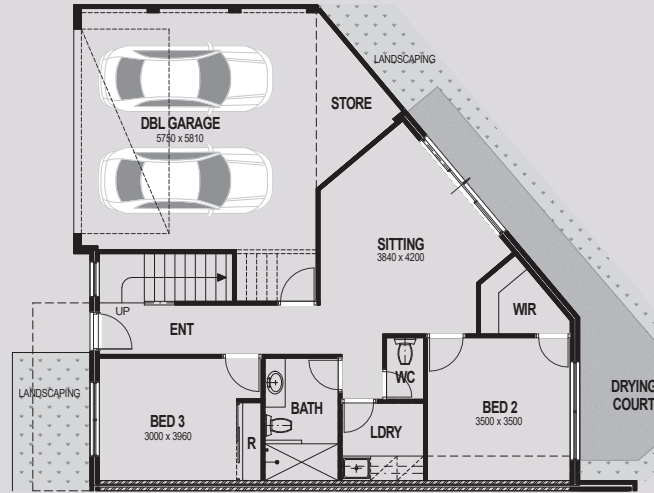

BEDROOMS 3
 BATHROOMS 2
 CAR BAYS 2

LOWER 81SQM
 UPPER 108SQM
 GARAGE/STORE 37SQM
 BALCONY 12SQM

TOTAL AREA 238SQM

LOWER LEVEL

UPPER LEVEL

TOWNHOUSE 8

BEDROOMS 3
 BATHROOMS 2
 CAR BAYS 2

LOWER 76SQM
 UPPER 107SQM
 GARAGE/STORE 43SQM
 BALCONY 16SQM

TOTAL AREA 242SQM

LOWER LEVEL

UPPER LEVEL

TOWNHOUSE 9

BEDROOMS 3
BATHROOMS 2
CAR BAYS 2

LOWER 70SQM
UPPER 113SQM
GARAGE/STORE 41SQM

TOTAL AREA 224SQM

LOWER LEVEL