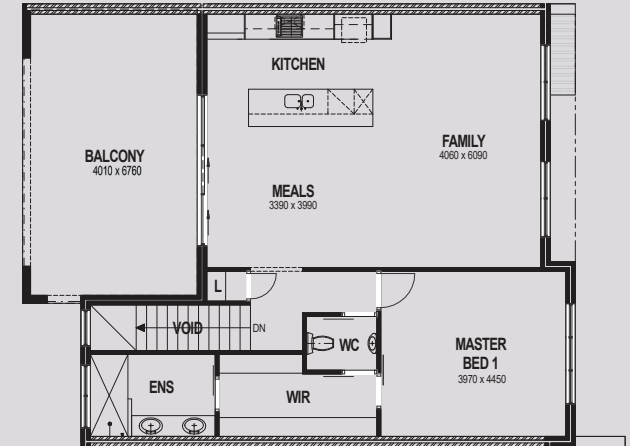

BEDROOMS 3
 BATHROOMS 2
 CAR BAYS 2

LOWER 79SQM
 UPPER 101SQM
 GARAGE/STORE 39SQM
 BALCONY 26SQM

TOTAL AREA 245SQM

LOWER LEVEL

UPPER LEVEL

TOWNHOUSE 12

BEDROOMS 3
 BATHROOMS 2
 CAR BAYS 2

LOWER 68SQM
 UPPER 113SQM
 GARAGE/STORE 41SQM

TOTAL AREA 222SQM

LOWER LEVEL

UPPER LEVEL

TOWNHOUSE 13

BEDROOMS 3
 BATHROOMS 2
 CAR BAYS 2

LOWER 78SQM
 UPPER 109SQM
 GARAGE/STORE 39SQM
 BALCONY 16SQM

TOTAL AREA 227SQM

LOWER LEVEL