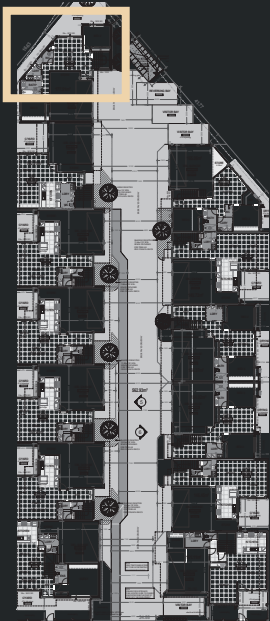

TOWNHOUSE 7

BEDROOMS 3
BATHROOMS 2
CAR BAYS 2

LOWER 81SQM
UPPER 108SQM
GARAGE/STORE 37SQM
BALCONY 12SQM

TOTAL AREA 238SQM