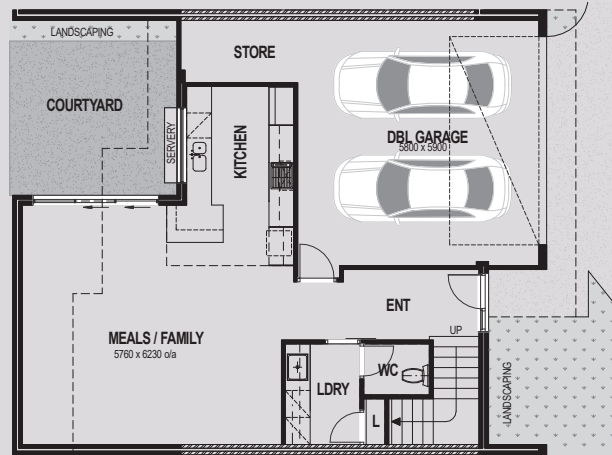

TOTAL AREA 223SQM

LOWER LEVEL

UPPER LEVEL

TOWNHOUSE 5

BEDROOMS 3
 BATHROOMS 2
 CAR BAYS 2

LOWER 70SQM
 UPPER 112SQM
 GARAGE/STORE 41SQM

TOTAL AREA 223SQM

LOWER LEVEL

UPPER LEVEL

TOWNHOUSE 6

BEDROOMS 3
 BATHROOMS 2
 CAR BAYS 2

LOWER 70SQM
 UPPER 114SQM
 GARAGE/STORE 39SQM

TOTAL AREA 223SQM

LOWER LEVEL

UPPER LEVEL

TOWNHOUSE 7