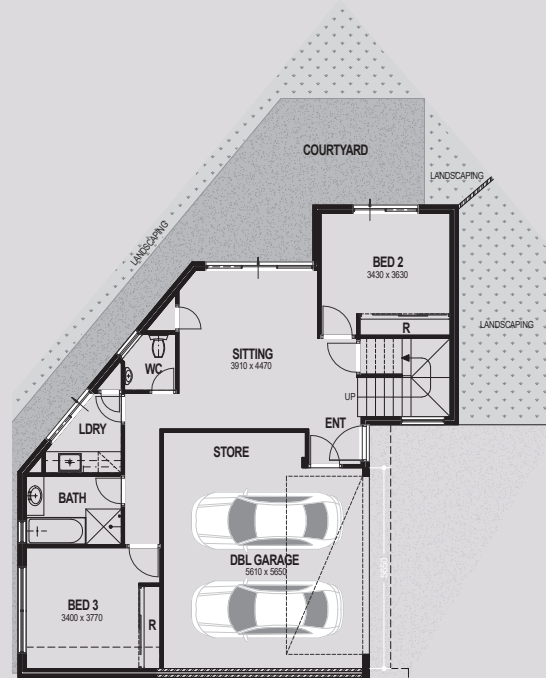

LOWER LEVEL