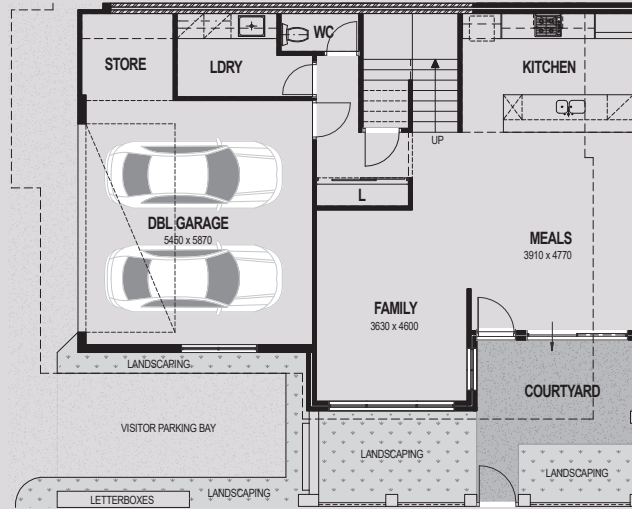

TOTAL AREA 222SQM

LOWER LEVEL

UPPER LEVEL

TOWNHOUSE 13

BEDROOMS 3
 BATHROOMS 2
 CAR BAYS 2

LOWER 78SQM
 UPPER 109SQM
 GARAGE/STORE 39SQM
 BALCONY 16SQM

TOTAL AREA 227SQM

LOWER LEVEL

UPPER LEVEL