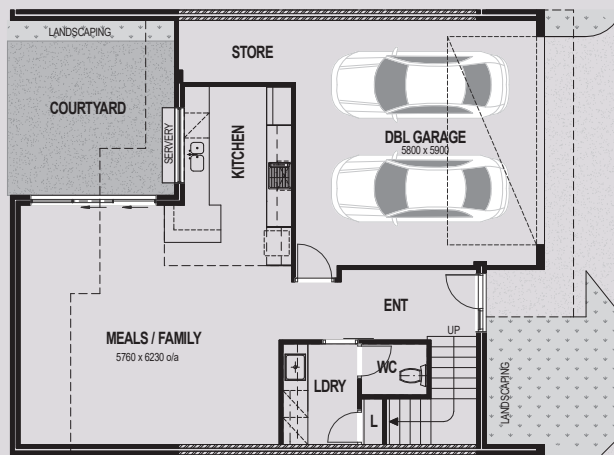

FLOOR PLANS

LOWER LEVEL

UPPER LEVEL

TOWNHOUSE 1

BEDROOMS 4
 BATHROOMS 3
 CAR BAYS 2

LOWER 83SQM
 UPPER 106SQM
 GARAGE/STORE 37SQM
 BALCONY 18SQM

TOTAL AREA 245SQM

LOWER LEVEL

BEDROOMS 3
 BATHROOMS 2
 CAR BAYS 2

LOWER 70SQM
 UPPER 112SQM
 GARAGE/STORE 41SQM

TOTAL AREA 223SQM

LOWER LEVEL

UPPER LEVEL

TOWNHOUSE 4

BEDROOMS 3
 BATHROOMS 2
 CAR BAYS 2

LOWER 70SQM
 UPPER 112SQM
 GARAGE/STORE 41SQM

TOTAL AREA 223SQM

LOWER LEVEL

UPPER LEVEL

TOWNHOUSE 5

BEDROOMS 3
 BATHROOMS 2
 CAR BAYS 2

LOWER 70SQM
 UPPER 112SQM
 GARAGE/STORE 41SQM

TOTAL AREA 223SQM

LOWER LEVEL