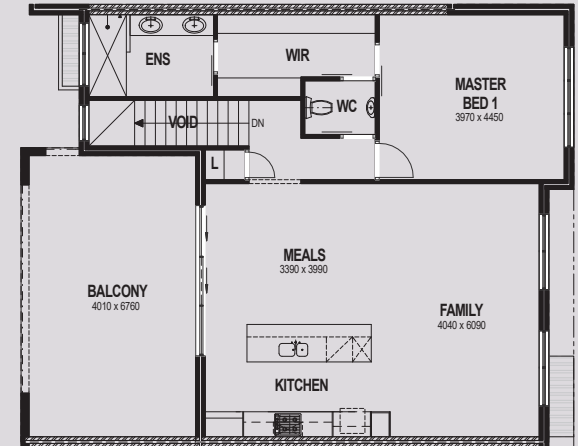

UPPER LEVEL

TOWNHOUSE 10

BEDROOMS 3
 BATHROOMS 2
 CAR BAYS 2

LOWER 79SQM
 UPPER 101SQM
 GARAGE/STORE 39SQM
 BALCONY 26SQM

TOTAL AREA 245SQM

LOWER LEVEL

UPPER LEVEL

TOWNHOUSE 11

BEDROOMS 3
 BATHROOMS 2
 CAR BAYS 2

LOWER 79SQM
 UPPER 101SQM
 GARAGE/STORE 39SQM
 BALCONY 26SQM

TOTAL AREA 245SQM

LOWER LEVEL

UPPER LEVEL

TOWNHOUSE 12

BEDROOMS 3
 BATHROOMS 2
 CAR BAYS 2

LOWER 68SQM
 UPPER 113SQM
 GARAGE/STORE 41SQM

TOTAL AREA 222SQM

LOWER LEVEL

UPPER LEVEL

TOWNHOUSE 13

BEDROOMS 3
 BATHROOMS 2
 CAR BAYS 2

LOWER 78SQM
 UPPER 109SQM
 GARAGE/STORE 39SQM
 BALCONY 16SQM

TOTAL AREA 227SQM

LOWER LEVEL