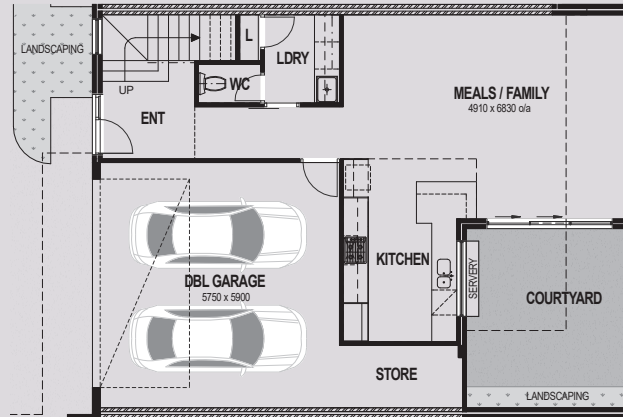

BEDROOMS 3
 BATHROOMS 2
 CAR BAYS 2

LOWER 79SQM
 UPPER 101SQM
 GARAGE/STORE 39SQM
 BALCONY 26SQM

TOTAL AREA 245SQM

LOWER LEVEL

UPPER LEVEL

TOWNHOUSE 12

BEDROOMS 3
 BATHROOMS 2
 CAR BAYS 2

LOWER 68SQM
 UPPER 113SQM
 GARAGE/STORE 41SQM

TOTAL AREA 222SQM

LOWER LEVEL

UPPER LEVEL

TOWNHOUSE 13

BEDROOMS 3
 BATHROOMS 2
 CAR BAYS 2

LOWER 78SQM
 UPPER 109SQM
 GARAGE/STORE 39SQM
 BALCONY 16SQM

TOTAL AREA 227SQM

LOWER LEVEL