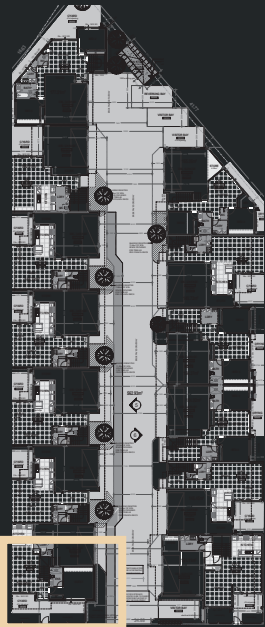

FLOOR PLANS

LOWER LEVEL

UPPER LEVEL

TOWNHOUSE 1

BEDROOMS 4
 BATHROOMS 3
 CAR BAYS 2

LOWER 83SQM
 UPPER 106SQM
 GARAGE/STORE 37SQM
 BALCONY 18SQM

TOTAL AREA 245SQM

LOWER LEVEL

UPPER LEVEL

TOWNHOUSE 2

BEDROOMS 3
 BATHROOMS 2
 CAR BAYS 2

LOWER 70SQM
 UPPER 112SQM
 GARAGE/STORE 41SQM

TOTAL AREA 222SQM

LOWER LEVEL

UPPER LEVEL

TOWNHOUSE 3

BEDROOMS 3
 BATHROOMS 2
 CAR BAYS 2

LOWER 70SQM
 UPPER 112SQM
 GARAGE/STORE 41SQM

TOTAL AREA 223SQM

LOWER LEVEL

UPPER LEVEL

TOWNHOUSE 4

BEDROOMS 3
 BATHROOMS 2
 CAR BAYS 2

LOWER 70SQM
 UPPER 112SQM
 GARAGE/STORE 41SQM

TOTAL AREA 223SQM

LOWER LEVEL

UPPER LEVEL

TOWNHOUSE 5

BEDROOMS 3
 BATHROOMS 2
 CAR BAYS 2

LOWER 70SQM
 UPPER 112SQM
 GARAGE/STORE 41SQM

TOTAL AREA 223SQM

LOWER LEVEL