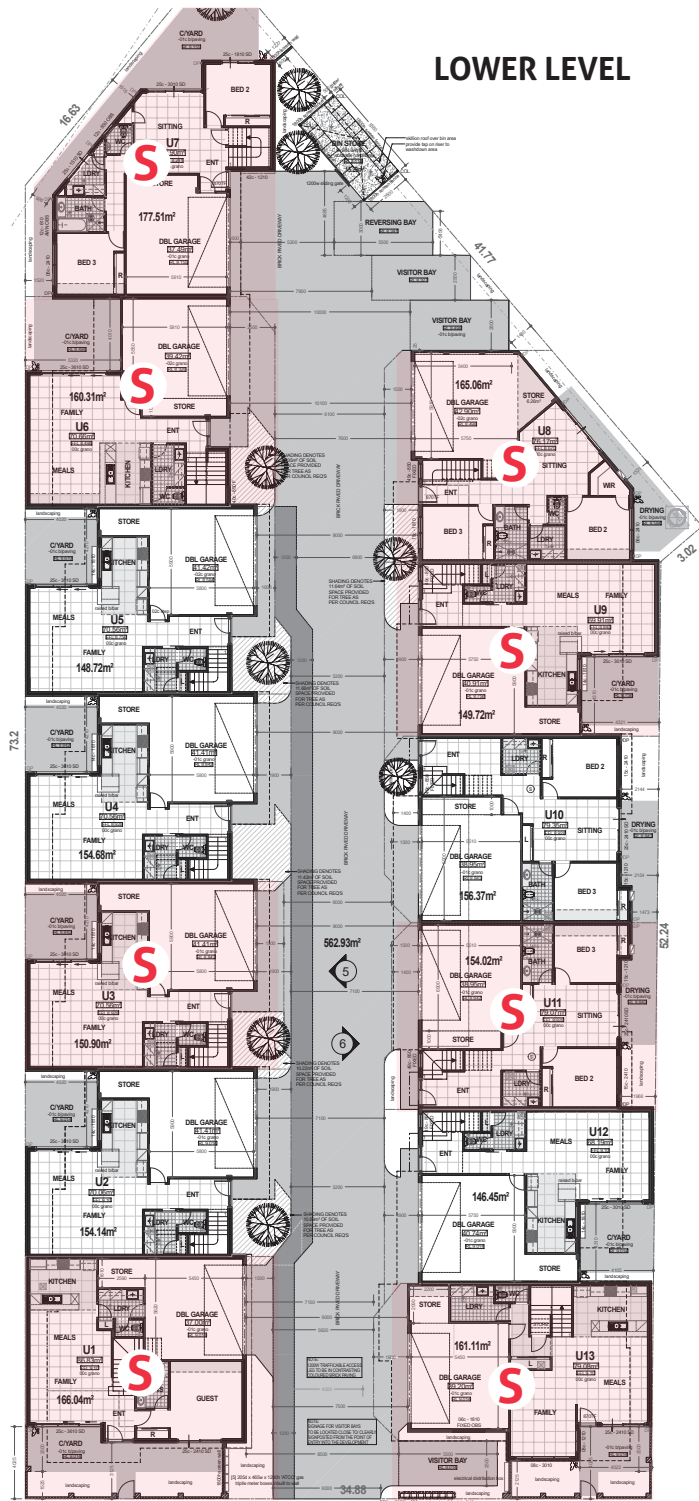

FLOOR PLANS

LOWER LEVEL

UPPER LEVEL

TOWNHOUSE 1

BEDROOMS 4
 BATHROOMS 3
 CAR BAYS 2

LOWER 83SQM
 UPPER 106SQM
 GARAGE/STORE 37SQM
 BALCONY 18SQM

TOTAL AREA 245SQM

LOWER LEVEL

UPPER LEVEL

TOWNHOUSE 2

BEDROOMS 3
 BATHROOMS 2
 CAR BAYS 2

LOWER 70SQM
 UPPER 112SQM
 GARAGE/STORE 41SQM

TOTAL AREA 222SQM

LOWER LEVEL

UPPER LEVEL

TOWNHOUSE 3

BEDROOMS 3
 BATHROOMS 2
 CAR BAYS 2

LOWER 70SQM
 UPPER 112SQM
 GARAGE/STORE 41SQM

TOTAL AREA 223SQM

LOWER LEVEL

UPPER LEVEL

TOWNHOUSE 4

BEDROOMS 3
 BATHROOMS 2
 CAR BAYS 2

LOWER 70SQM
 UPPER 112SQM
 GARAGE/STORE 41SQM

TOTAL AREA 223SQM

LOWER LEVEL

UPPER LEVEL

TOWNHOUSE 5

BEDROOMS 3
 BATHROOMS 2
 CAR BAYS 2

LOWER 70SQM
 UPPER 112SQM
 GARAGE/STORE 41SQM

TOTAL AREA 223SQM

LOWER LEVEL