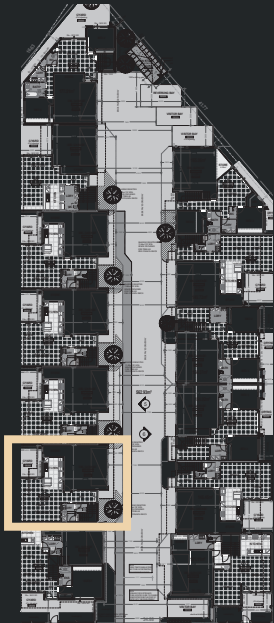

FLOOR PLANS

LOWER LEVEL

UPPER LEVEL

TOWNHOUSE 1

BEDROOMS 4
 BATHROOMS 3
 CAR BAYS 2

LOWER 83SQM
 UPPER 106SQM
 GARAGE/STORE 37SQM
 BALCONY 18SQM

TOTAL AREA 245SQM

LOWER LEVEL

UPPER LEVEL

TOWNHOUSE 2

BEDROOMS 3
 BATHROOMS 2
 CAR BAYS 2

LOWER 70SQM
 UPPER 112SQM
 GARAGE/STORE 41SQM

TOTAL AREA 222SQM

LOWER LEVEL

UPPER LEVEL

TOWNHOUSE 3

BEDROOMS 3
 BATHROOMS 2
 CAR BAYS 2

LOWER 70SQM
 UPPER 112SQM
 GARAGE/STORE 41SQM

TOTAL AREA 223SQM

LOWER LEVEL

UPPER LEVEL

TOWNHOUSE 4

BEDROOMS 3
 BATHROOMS 2
 CAR BAYS 2

LOWER 70SQM
 UPPER 112SQM
 GARAGE/STORE 41SQM

TOTAL AREA 223SQM

LOWER LEVEL

UPPER LEVEL

TOWNHOUSE 5

BEDROOMS 3
 BATHROOMS 2
 CAR BAYS 2

LOWER 70SQM
 UPPER 112SQM
 GARAGE/STORE 41SQM

TOTAL AREA 223SQM

LOWER LEVEL