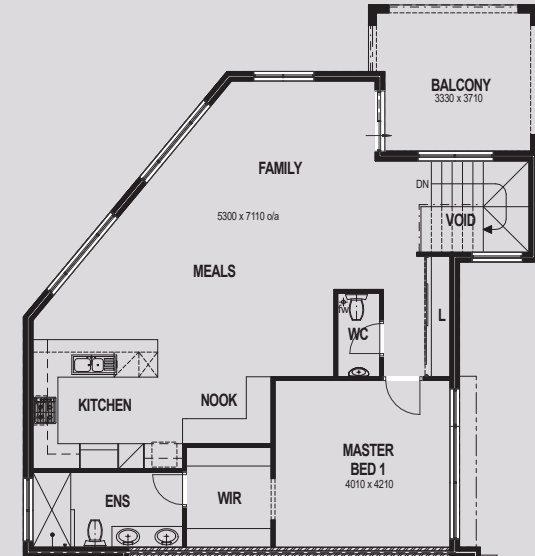

BEDROOMS 3
 BATHROOMS 2
 CAR BAYS 2

LOWER 81SQM
 UPPER 108SQM
 GARAGE/STORE 37SQM
 BALCONY 12SQM

TOTAL AREA 238SQM

LOWER LEVEL

UPPER LEVEL

TOWNHOUSE 8

BEDROOMS 3
 BATHROOMS 2
 CAR BAYS 2

LOWER 76SQM
 UPPER 107SQM
 GARAGE/STORE 43SQM
 BALCONY 16SQM