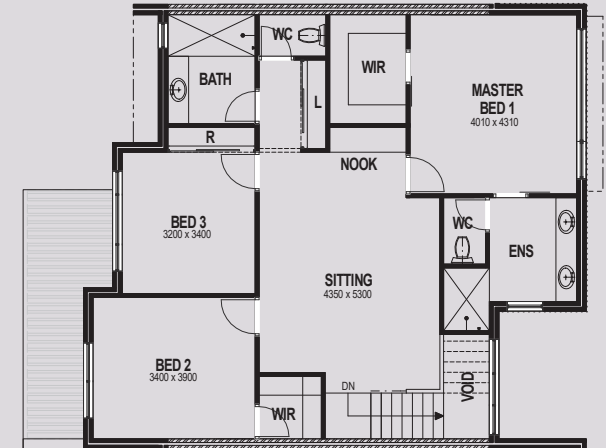

FLOOR PLANS

LOWER LEVEL

UPPER LEVEL

TOWNHOUSE 1

BEDROOMS 4
 BATHROOMS 3
 CAR BAYS 2

LOWER 83SQM
 UPPER 106SQM
 GARAGE/STORE 37SQM
 BALCONY 18SQM

TOTAL AREA 245SQM

LOWER LEVEL

BEDROOMS 3
 BATHROOMS 2
 CAR BAYS 2

LOWER 70SQM
 UPPER 112SQM
 GARAGE/STORE 41SQM

TOTAL AREA 223SQM

LOWER LEVEL

UPPER LEVEL

TOWNHOUSE 4

BEDROOMS 3
 BATHROOMS 2
 CAR BAYS 2

LOWER 70SQM
 UPPER 112SQM
 GARAGE/STORE 41SQM

TOTAL AREA 223SQM

LOWER LEVEL

UPPER LEVEL

TOWNHOUSE 5

BEDROOMS 3
 BATHROOMS 2
 CAR BAYS 2

LOWER 70SQM
 UPPER 112SQM
 GARAGE/STORE 41SQM

TOTAL AREA 223SQM

LOWER LEVEL

UPPER LEVEL

TOWNHOUSE 6

BEDROOMS 3
 BATHROOMS 2
 CAR BAYS 2

LOWER 70SQM
 UPPER 114SQM
 GARAGE/STORE 39SQM

TOTAL AREA 223SQM

LOWER LEVEL

UPPER LEVEL

TOWNHOUSE 7