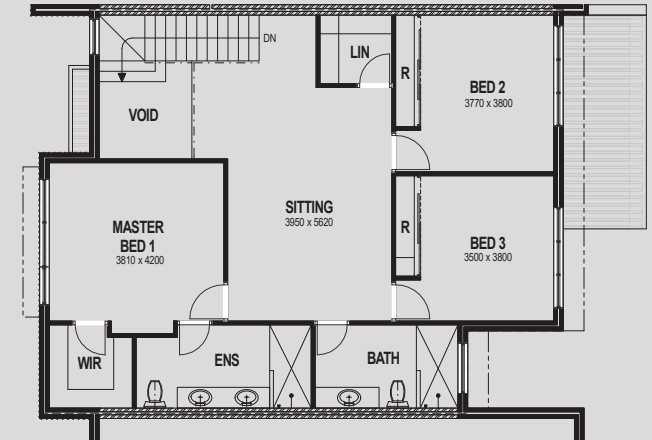

UPPER LEVEL