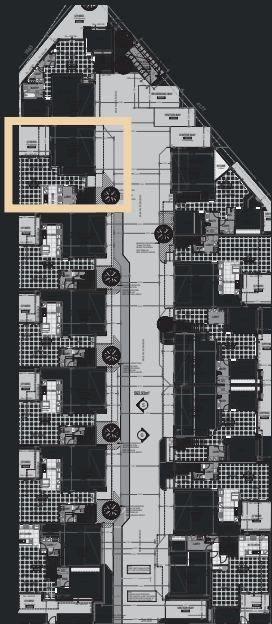

FLOOR PLANS

LOWER LEVEL

UPPER LEVEL

TOWNHOUSE 1

BEDROOMS 4
 BATHROOMS 3
 CAR BAYS 2

LOWER 83SQM
 UPPER 106SQM
 GARAGE/STORE 37SQM
 BALCONY 18SQM

TOTAL AREA 245SQM

LOWER LEVEL

TOTAL AREA 223SQM

LOWER LEVEL

UPPER LEVEL

TOWNHOUSE 5

BEDROOMS 3
 BATHROOMS 2
 CAR BAYS 2

LOWER 70SQM
 UPPER 112SQM
 GARAGE/STORE 41SQM

TOTAL AREA 223SQM

LOWER LEVEL

UPPER LEVEL

TOWNHOUSE 6

BEDROOMS 3
 BATHROOMS 2
 CAR BAYS 2

LOWER 70SQM
 UPPER 114SQM
 GARAGE/STORE 39SQM

TOTAL AREA 223SQM

LOWER LEVEL

UPPER LEVEL

TOWNHOUSE 7