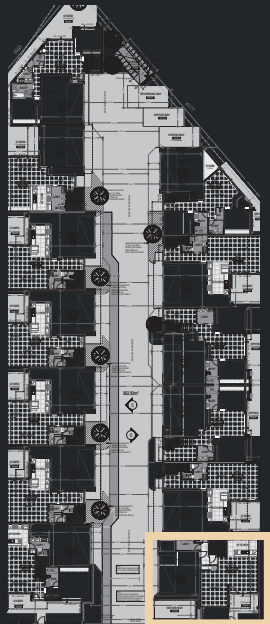

FLOOR PLANS

LOWER LEVEL

UPPER LEVEL

TOWNHOUSE 1

BEDROOMS 4
 BATHROOMS 3
 CAR BAYS 2

LOWER 83SQM
 UPPER 106SQM
 GARAGE/STORE 37SQM
 BALCONY 18SQM

TOTAL AREA 245SQM

LOWER LEVEL

TOTAL AREA 222SQM

LOWER LEVEL

UPPER LEVEL

TOWNHOUSE 13

BEDROOMS 3
 BATHROOMS 2
 CAR BAYS 2

LOWER 78SQM
 UPPER 109SQM
 GARAGE/STORE 39SQM
 BALCONY 16SQM

TOTAL AREA 227SQM

LOWER LEVEL

UPPER LEVEL