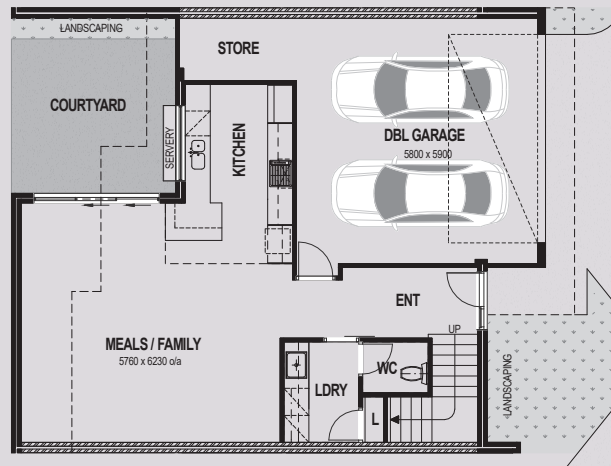

FLOOR PLANS

LOWER LEVEL

UPPER LEVEL

TOWNHOUSE 1

BEDROOMS 4
 BATHROOMS 3
 CAR BAYS 2

LOWER 83SQM
 UPPER 106SQM
 GARAGE/STORE 37SQM
 BALCONY 18SQM

TOTAL AREA 245SQM

LOWER LEVEL

UPPER LEVEL

TOWNHOUSE 2

BEDROOMS 3
 BATHROOMS 2
 CAR BAYS 2

LOWER 70SQM
 UPPER 112SQM
 GARAGE/STORE 41SQM

TOTAL AREA 222SQM

LOWER LEVEL

UPPER LEVEL

TOWNHOUSE 3

BEDROOMS 3
 BATHROOMS 2
 CAR BAYS 2

LOWER 70SQM
 UPPER 112SQM
 GARAGE/STORE 41SQM

TOTAL AREA 223SQM

LOWER LEVEL

UPPER LEVEL

TOWNHOUSE 4

BEDROOMS 3
 BATHROOMS 2
 CAR BAYS 2

LOWER 70SQM
 UPPER 112SQM
 GARAGE/STORE 41SQM

TOTAL AREA 223SQM

LOWER LEVEL

UPPER LEVEL

TOWNHOUSE 5

BEDROOMS 3
 BATHROOMS 2
 CAR BAYS 2

LOWER 70SQM
 UPPER 112SQM
 GARAGE/STORE 41SQM

TOTAL AREA 223SQM

LOWER LEVEL