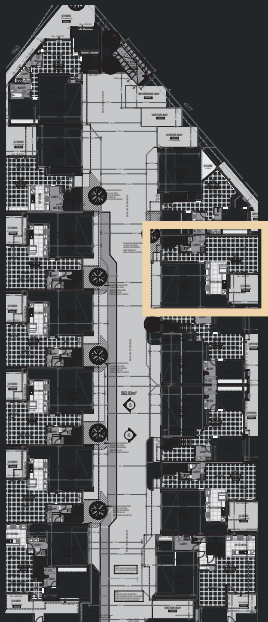

FLOOR PLANS

LOWER LEVEL

UPPER LEVEL

TOWNHOUSE 1

BEDROOMS 4
 BATHROOMS 3
 CAR BAYS 2

LOWER 83SQM
 UPPER 106SQM
 GARAGE/STORE 37SQM
 BALCONY 18SQM

TOTAL AREA 245SQM

LOWER LEVEL

TOTAL AREA 242SQM

LOWER LEVEL

UPPER LEVEL

TOWNHOUSE 9

BEDROOMS 3
BATHROOMS 2
CAR BAYS 2

LOWER 70SQM
UPPER 113SQM
GARAGE/STORE 41SQM

TOTAL AREA 224SQM

LOWER LEVEL

UPPER LEVEL

TOWNHOUSE 10

BEDROOMS 3
 BATHROOMS 2
 CAR BAYS 2

LOWER 79SQM
 UPPER 101SQM
 GARAGE/STORE 39SQM
 BALCONY 26SQM

TOTAL AREA 245SQM

LOWER LEVEL

UPPER LEVEL

TOWNHOUSE 11