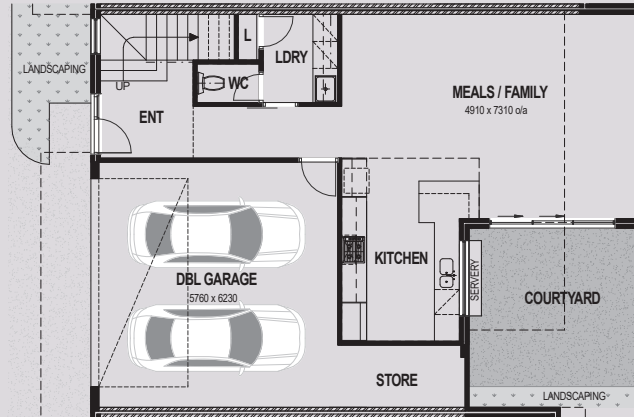

TOTAL AREA 242SQM

LOWER LEVEL

UPPER LEVEL

TOWNHOUSE 9

BEDROOMS 3
BATHROOMS 2
CAR BAYS 2

LOWER 70SQM
UPPER 113SQM
GARAGE/STORE 41SQM

TOTAL AREA 224SQM

LOWER LEVEL

UPPER LEVEL

TOWNHOUSE 10

BEDROOMS 3
 BATHROOMS 2
 CAR BAYS 2

LOWER 79SQM
 UPPER 101SQM
 GARAGE/STORE 39SQM
 BALCONY 26SQM

TOTAL AREA 245SQM

LOWER LEVEL

UPPER LEVEL

TOWNHOUSE 11

BEDROOMS 3
 BATHROOMS 2
 CAR BAYS 2

LOWER 79SQM
 UPPER 101SQM
 GARAGE/STORE 39SQM
 BALCONY 26SQM

TOTAL AREA 245SQM

LOWER LEVEL

UPPER LEVEL

TOWNHOUSE 12

BEDROOMS 3
 BATHROOMS 2
 CAR BAYS 2

LOWER 68SQM
 UPPER 113SQM
 GARAGE/STORE 41SQM