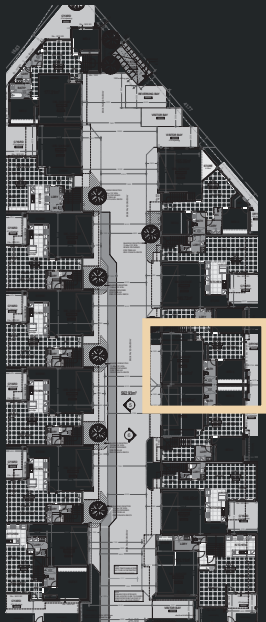

FLOOR PLANS

LOWER LEVEL

UPPER LEVEL

TOWNHOUSE 1

BEDROOMS 4
 BATHROOMS 3
 CAR BAYS 2

LOWER 83SQM
 UPPER 106SQM
 GARAGE/STORE 37SQM
 BALCONY 18SQM

TOTAL AREA 245SQM

LOWER LEVEL

TOTAL AREA 242SQM

LOWER LEVEL

UPPER LEVEL

TOWNHOUSE 9

BEDROOMS 3
BATHROOMS 2
CAR BAYS 2

LOWER 70SQM
UPPER 113SQM
GARAGE/STORE 41SQM

TOTAL AREA 224SQM

LOWER LEVEL

UPPER LEVEL

TOWNHOUSE 10

BEDROOMS 3
 BATHROOMS 2
 CAR BAYS 2

LOWER 79SQM
 UPPER 101SQM
 GARAGE/STORE 39SQM
 BALCONY 26SQM

TOTAL AREA 245SQM

LOWER LEVEL

UPPER LEVEL

TOWNHOUSE 11

BEDROOMS 3
 BATHROOMS 2
 CAR BAYS 2

LOWER 79SQM
 UPPER 101SQM
 GARAGE/STORE 39SQM
 BALCONY 26SQM

TOTAL AREA 245SQM

LOWER LEVEL

UPPER LEVEL

TOWNHOUSE 12

BEDROOMS 3
 BATHROOMS 2
 CAR BAYS 2

LOWER 68SQM
 UPPER 113SQM
 GARAGE/STORE 41SQM