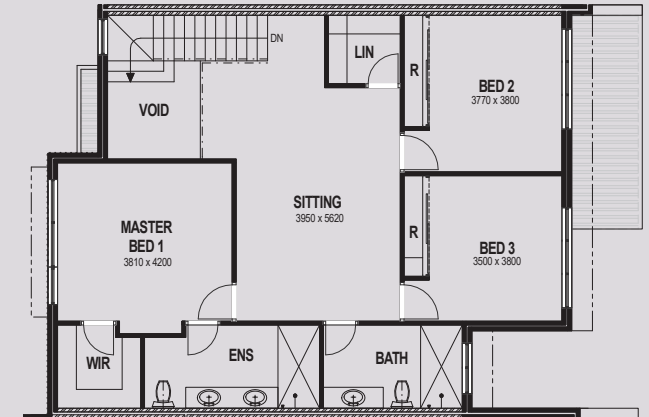

BEDROOMS 3
 BATHROOMS 2
 CAR BAYS 2

LOWER 79SQM
 UPPER 101SQM
 GARAGE/STORE 39SQM
 BALCONY 26SQM

TOTAL AREA 245SQM

LOWER LEVEL

UPPER LEVEL

TOWNHOUSE 12

BEDROOMS 3
 BATHROOMS 2
 CAR BAYS 2

LOWER 68SQM
 UPPER 113SQM
 GARAGE/STORE 41SQM

TOTAL AREA 222SQM

LOWER LEVEL

UPPER LEVEL

TOWNHOUSE 13

BEDROOMS 3
 BATHROOMS 2
 CAR BAYS 2

LOWER 78SQM
 UPPER 109SQM
 GARAGE/STORE 39SQM
 BALCONY 16SQM

TOTAL AREA 227SQM

LOWER LEVEL