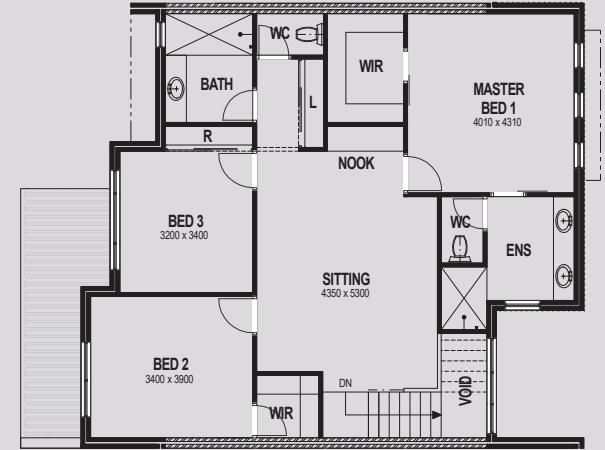

FLOOR PLANS

LOWER LEVEL

UPPER LEVEL

TOWNHOUSE 1

BEDROOMS 4
 BATHROOMS 3
 CAR BAYS 2

LOWER 83SQM
 UPPER 106SQM
 GARAGE/STORE 37SQM
 BALCONY 18SQM

TOTAL AREA 245SQM

LOWER LEVEL

BEDROOMS 3
 BATHROOMS 2
 CAR BAYS 2

LOWER 70SQM
 UPPER 112SQM
 GARAGE/STORE 41SQM

TOTAL AREA 223SQM

LOWER LEVEL

UPPER LEVEL

TOWNHOUSE 4

BEDROOMS 3
 BATHROOMS 2
 CAR BAYS 2

LOWER 70SQM
 UPPER 112SQM
 GARAGE/STORE 41SQM

TOTAL AREA 223SQM

LOWER LEVEL

UPPER LEVEL

TOWNHOUSE 5

BEDROOMS 3
 BATHROOMS 2
 CAR BAYS 2

LOWER 70SQM
 UPPER 112SQM
 GARAGE/STORE 41SQM

TOTAL AREA 223SQM

LOWER LEVEL

UPPER LEVEL

TOWNHOUSE 6

BEDROOMS 3
 BATHROOMS 2
 CAR BAYS 2

LOWER 70SQM
 UPPER 114SQM
 GARAGE/STORE 39SQM

TOTAL AREA 223SQM

LOWER LEVEL

UPPER LEVEL

TOWNHOUSE 7