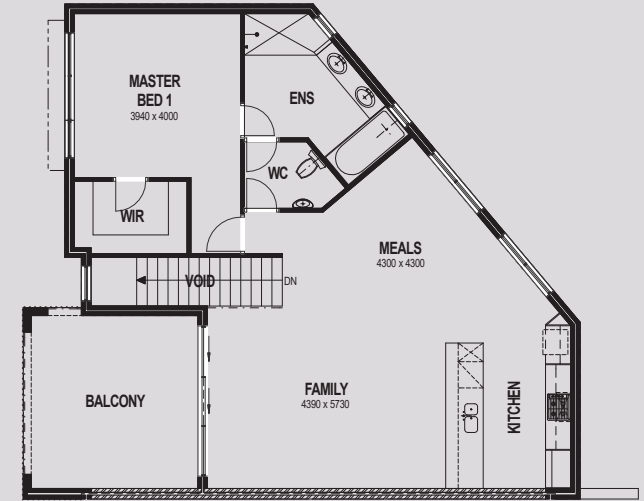

UPPER LEVEL