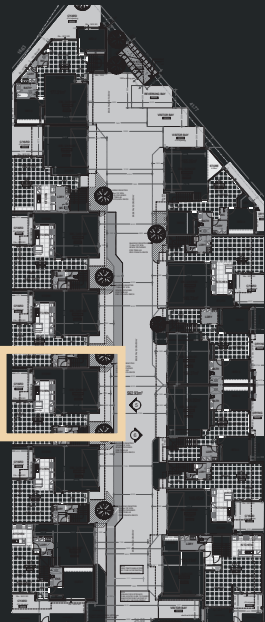

FLOOR PLANS

LOWER LEVEL

UPPER LEVEL

TOWNHOUSE 1

BEDROOMS 4
 BATHROOMS 3
 CAR BAYS 2

LOWER 83SQM
 UPPER 106SQM
 GARAGE/STORE 37SQM
 BALCONY 18SQM

TOTAL AREA 245SQM

LOWER LEVEL

UPPER LEVEL

TOWNHOUSE 2

BEDROOMS 3
 BATHROOMS 2
 CAR BAYS 2

LOWER 70SQM
 UPPER 112SQM
 GARAGE/STORE 41SQM

TOTAL AREA 222SQM

LOWER LEVEL

UPPER LEVEL

TOWNHOUSE 3

BEDROOMS 3
 BATHROOMS 2
 CAR BAYS 2

LOWER 70SQM
 UPPER 112SQM
 GARAGE/STORE 41SQM

TOTAL AREA 223SQM

LOWER LEVEL

UPPER LEVEL

TOWNHOUSE 4

BEDROOMS 3
 BATHROOMS 2
 CAR BAYS 2

LOWER 70SQM
 UPPER 112SQM
 GARAGE/STORE 41SQM

TOTAL AREA 223SQM

LOWER LEVEL

UPPER LEVEL

TOWNHOUSE 5

BEDROOMS 3
 BATHROOMS 2
 CAR BAYS 2

LOWER 70SQM
 UPPER 112SQM
 GARAGE/STORE 41SQM

TOTAL AREA 223SQM

LOWER LEVEL