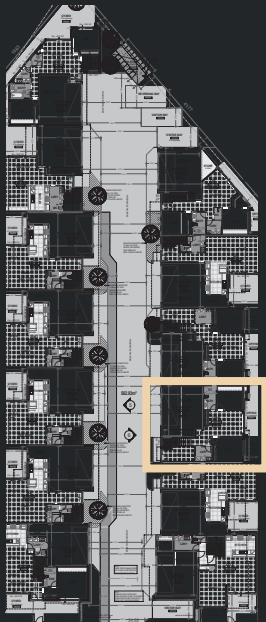

FLOOR PLANS

LOWER LEVEL

UPPER LEVEL

TOWNHOUSE 1

BEDROOMS 4
 BATHROOMS 3
 CAR BAYS 2

LOWER 83SQM
 UPPER 106SQM
 GARAGE/STORE 37SQM
 BALCONY 18SQM

TOTAL AREA 245SQM

LOWER LEVEL

UPPER LEVEL

TOWNHOUSE 10

BEDROOMS 3
 BATHROOMS 2
 CAR BAYS 2

LOWER 79SQM
 UPPER 101SQM
 GARAGE/STORE 39SQM
 BALCONY 26SQM

TOTAL AREA 245SQM

LOWER LEVEL

UPPER LEVEL

TOWNHOUSE 11

BEDROOMS 3
 BATHROOMS 2
 CAR BAYS 2

LOWER 79SQM
 UPPER 101SQM
 GARAGE/STORE 39SQM
 BALCONY 26SQM

TOTAL AREA 245SQM

LOWER LEVEL

UPPER LEVEL

TOWNHOUSE 12

BEDROOMS 3
 BATHROOMS 2
 CAR BAYS 2

LOWER 68SQM
 UPPER 113SQM
 GARAGE/STORE 41SQM

TOTAL AREA 222SQM

LOWER LEVEL

UPPER LEVEL

TOWNHOUSE 13

BEDROOMS 3
 BATHROOMS 2
 CAR BAYS 2

LOWER 78SQM
 UPPER 109SQM
 GARAGE/STORE 39SQM
 BALCONY 16SQM

TOTAL AREA 227SQM

LOWER LEVEL