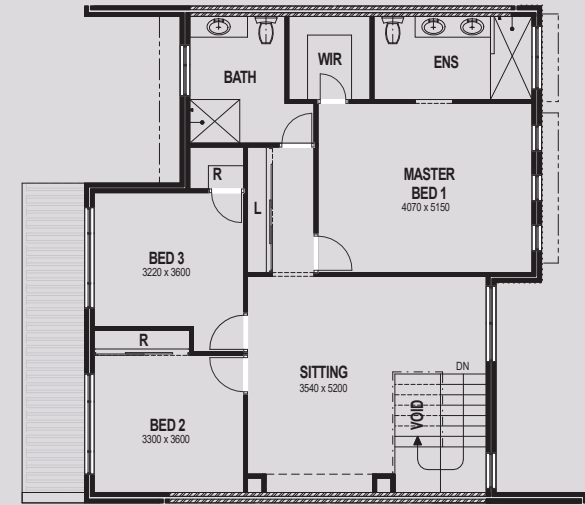

UPPER LEVEL

TOWNHOUSE 6

BEDROOMS 3
 BATHROOMS 2
 CAR BAYS 2

LOWER 70SQM
 UPPER 114SQM
 GARAGE/STORE 39SQM

TOTAL AREA 223SQM

LOWER LEVEL

UPPER LEVEL

TOWNHOUSE 7

BEDROOMS 3
 BATHROOMS 2
 CAR BAYS 2

LOWER 81SQM
 UPPER 108SQM
 GARAGE/STORE 37SQM
 BALCONY 12SQM

TOTAL AREA 238SQM

LOWER LEVEL

UPPER LEVEL

TOWNHOUSE 8

BEDROOMS 3
 BATHROOMS 2
 CAR BAYS 2

LOWER 76SQM
 UPPER 107SQM
 GARAGE/STORE 43SQM
 BALCONY 16SQM