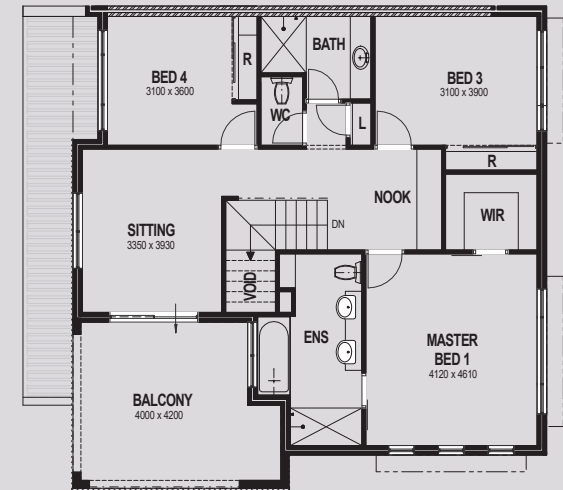

FLOOR PLANS

LOWER LEVEL

UPPER LEVEL

TOWNHOUSE 1

BEDROOMS 4
 BATHROOMS 3
 CAR BAYS 2

LOWER 83SQM
 UPPER 106SQM
 GARAGE/STORE 37SQM
 BALCONY 18SQM

TOTAL AREA 245SQM

LOWER LEVEL

UPPER LEVEL

TOWNHOUSE 2

BEDROOMS 3
 BATHROOMS 2
 CAR BAYS 2

LOWER 70SQM
 UPPER 112SQM
 GARAGE/STORE 41SQM

TOTAL AREA 222SQM

LOWER LEVEL

UPPER LEVEL

TOWNHOUSE 3