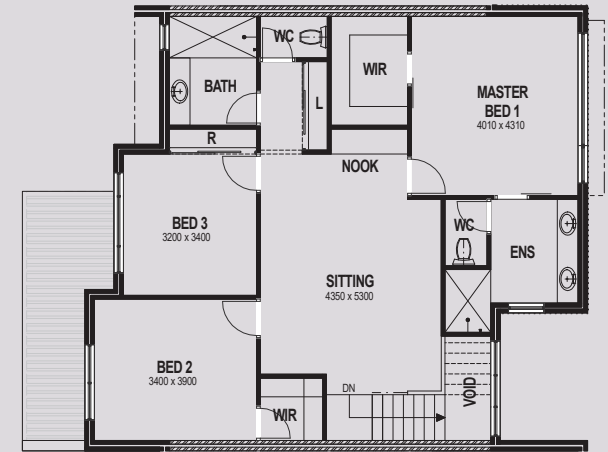

FLOOR PLANS

LOWER LEVEL

UPPER LEVEL

TOWNHOUSE 1

BEDROOMS 4
 BATHROOMS 3
 CAR BAYS 2

LOWER 83SQM
 UPPER 106SQM
 GARAGE/STORE 37SQM
 BALCONY 18SQM

TOTAL AREA 245SQM

LOWER LEVEL

TOTAL AREA 223SQM

LOWER LEVEL

UPPER LEVEL

TOWNHOUSE 5

BEDROOMS 3
 BATHROOMS 2
 CAR BAYS 2

LOWER 70SQM
 UPPER 112SQM
 GARAGE/STORE 41SQM

TOTAL AREA 223SQM

LOWER LEVEL

UPPER LEVEL

TOWNHOUSE 6

BEDROOMS 3
 BATHROOMS 2
 CAR BAYS 2

LOWER 70SQM
 UPPER 114SQM
 GARAGE/STORE 39SQM

TOTAL AREA 223SQM

LOWER LEVEL

UPPER LEVEL

TOWNHOUSE 7