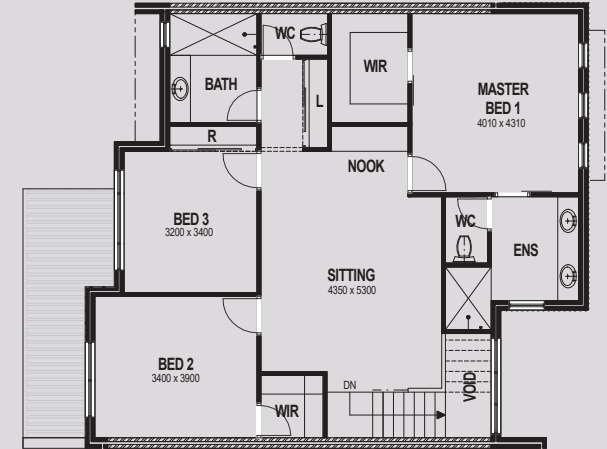

FLOOR PLANS

LOWER LEVEL

UPPER LEVEL

TOWNHOUSE 1

BEDROOMS 4
 BATHROOMS 3
 CAR BAYS 2

LOWER 83SQM
 UPPER 106SQM
 GARAGE/STORE 37SQM
 BALCONY 18SQM

TOTAL AREA 245SQM

LOWER LEVEL

UPPER LEVEL

TOWNHOUSE 2

BEDROOMS 3
 BATHROOMS 2
 CAR BAYS 2

LOWER 70SQM
 UPPER 112SQM
 GARAGE/STORE 41SQM

TOTAL AREA 222SQM

LOWER LEVEL

UPPER LEVEL

TOWNHOUSE 3

BEDROOMS 3
 BATHROOMS 2
 CAR BAYS 2

LOWER 70SQM
 UPPER 112SQM
 GARAGE/STORE 41SQM

TOTAL AREA 223SQM

LOWER LEVEL

UPPER LEVEL

TOWNHOUSE 4

BEDROOMS 3
 BATHROOMS 2
 CAR BAYS 2

LOWER 70SQM
 UPPER 112SQM
 GARAGE/STORE 41SQM

TOTAL AREA 223SQM

LOWER LEVEL

UPPER LEVEL

TOWNHOUSE 5

BEDROOMS 3
 BATHROOMS 2
 CAR BAYS 2

LOWER 70SQM
 UPPER 112SQM
 GARAGE/STORE 41SQM

TOTAL AREA 223SQM

LOWER LEVEL