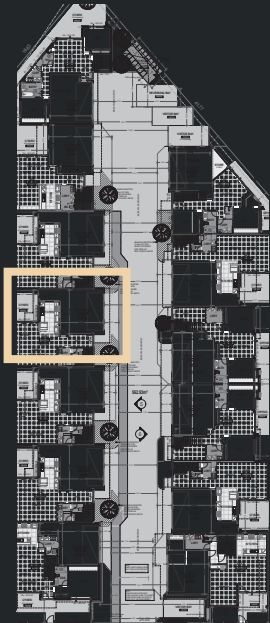

FLOOR PLANS

LOWER LEVEL

UPPER LEVEL

TOWNHOUSE 1

BEDROOMS 4
 BATHROOMS 3
 CAR BAYS 2

LOWER 83SQM
 UPPER 106SQM
 GARAGE/STORE 37SQM
 BALCONY 18SQM

TOTAL AREA 245SQM

LOWER LEVEL

UPPER LEVEL

TOWNHOUSE 2

BEDROOMS 3
 BATHROOMS 2
 CAR BAYS 2

LOWER 70SQM
 UPPER 112SQM
 GARAGE/STORE 41SQM

TOTAL AREA 222SQM

LOWER LEVEL

UPPER LEVEL

TOWNHOUSE 3

BEDROOMS 3
 BATHROOMS 2
 CAR BAYS 2

LOWER 70SQM
 UPPER 112SQM
 GARAGE/STORE 41SQM

TOTAL AREA 223SQM

LOWER LEVEL

UPPER LEVEL

TOWNHOUSE 4

BEDROOMS 3
 BATHROOMS 2
 CAR BAYS 2

LOWER 70SQM
 UPPER 112SQM
 GARAGE/STORE 41SQM

TOTAL AREA 223SQM

LOWER LEVEL

UPPER LEVEL

TOWNHOUSE 5

BEDROOMS 3
 BATHROOMS 2
 CAR BAYS 2

LOWER 70SQM
 UPPER 112SQM
 GARAGE/STORE 41SQM

TOTAL AREA 223SQM

LOWER LEVEL