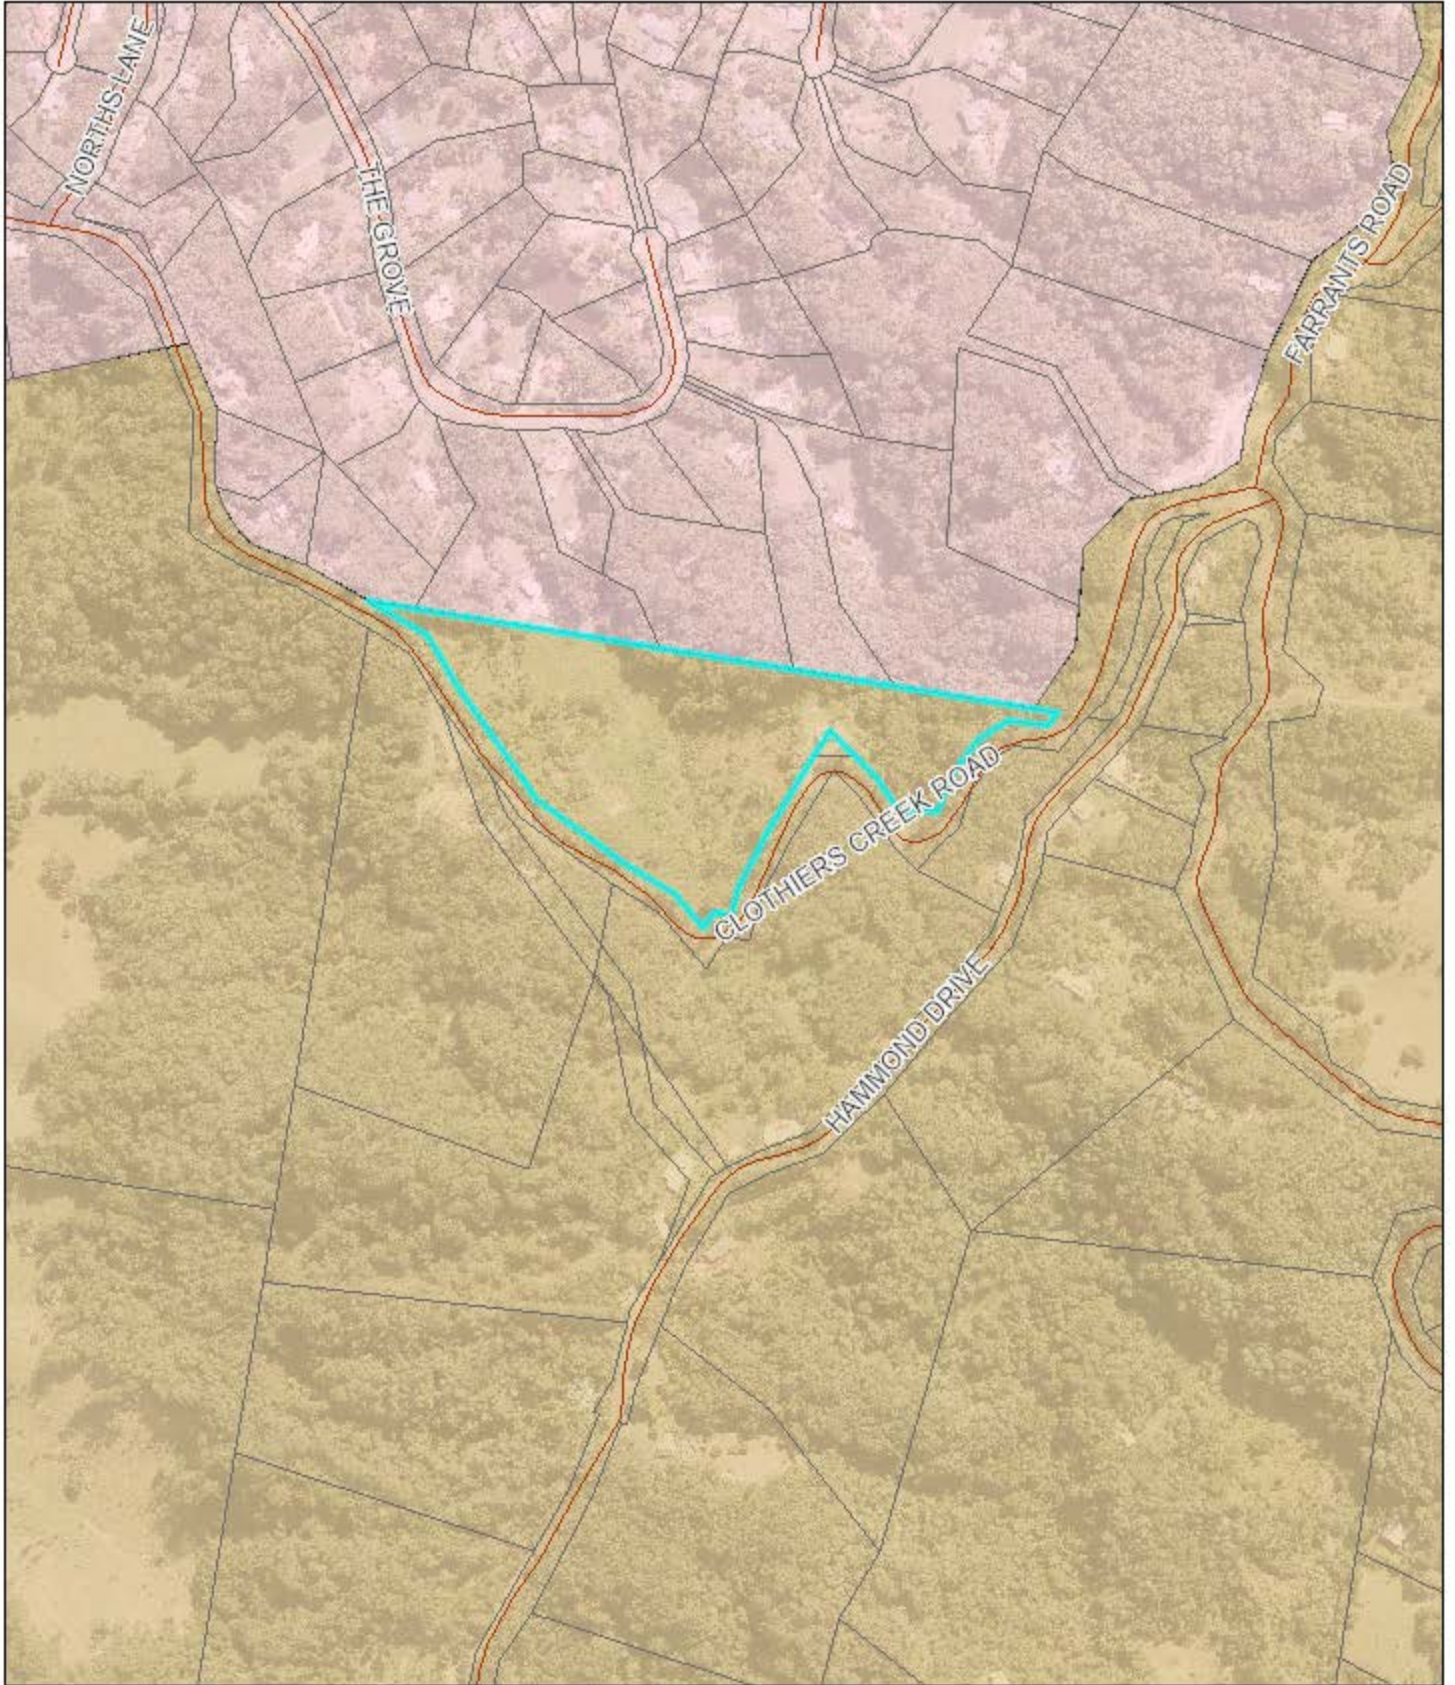

# Local Environment Plan

18/11/2024, 14:39:13

-  Roads
-  Land Parcels
- Land Zoning (LZN 2014)
  -  R5 Large Lot Residential
  -  RU2 Rural Landscape