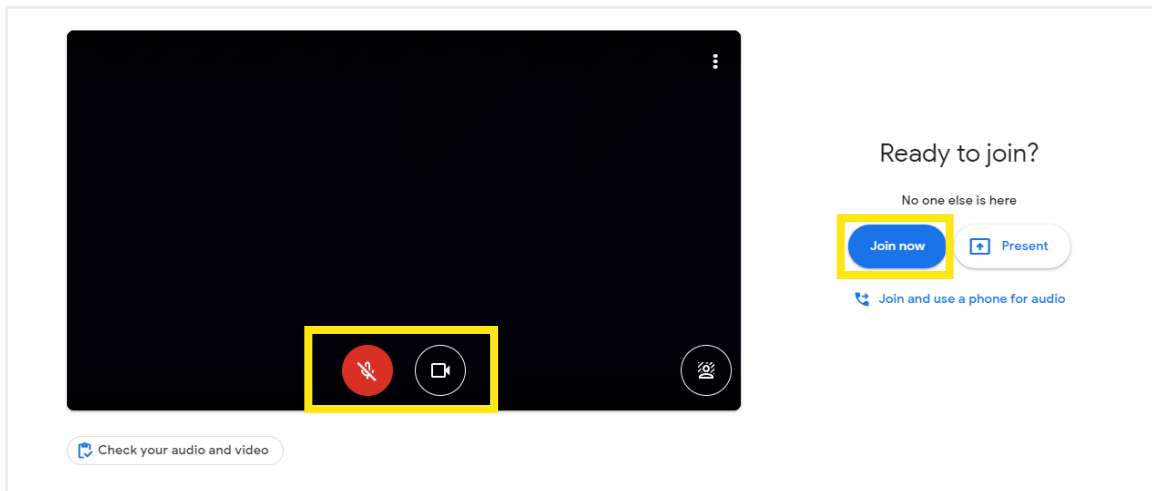

YOUR GUIDE TO

ONLINE AUCTION *Bidding*

1. Log onto the auction using the link provided to you by the agent. We recommend doing this 10 minutes before the auction is due to start. When logging on please mute your microphone, and if you would prefer, turn off your camera.

2. Once you have logged in, click on the chat icon, located in the bottom right hand corner of the screen.

YOUR GUIDE TO

ONLINE AUCTION *Bidding*

3. This is where you will type your bids. Keep this chat box section open and ready to go!