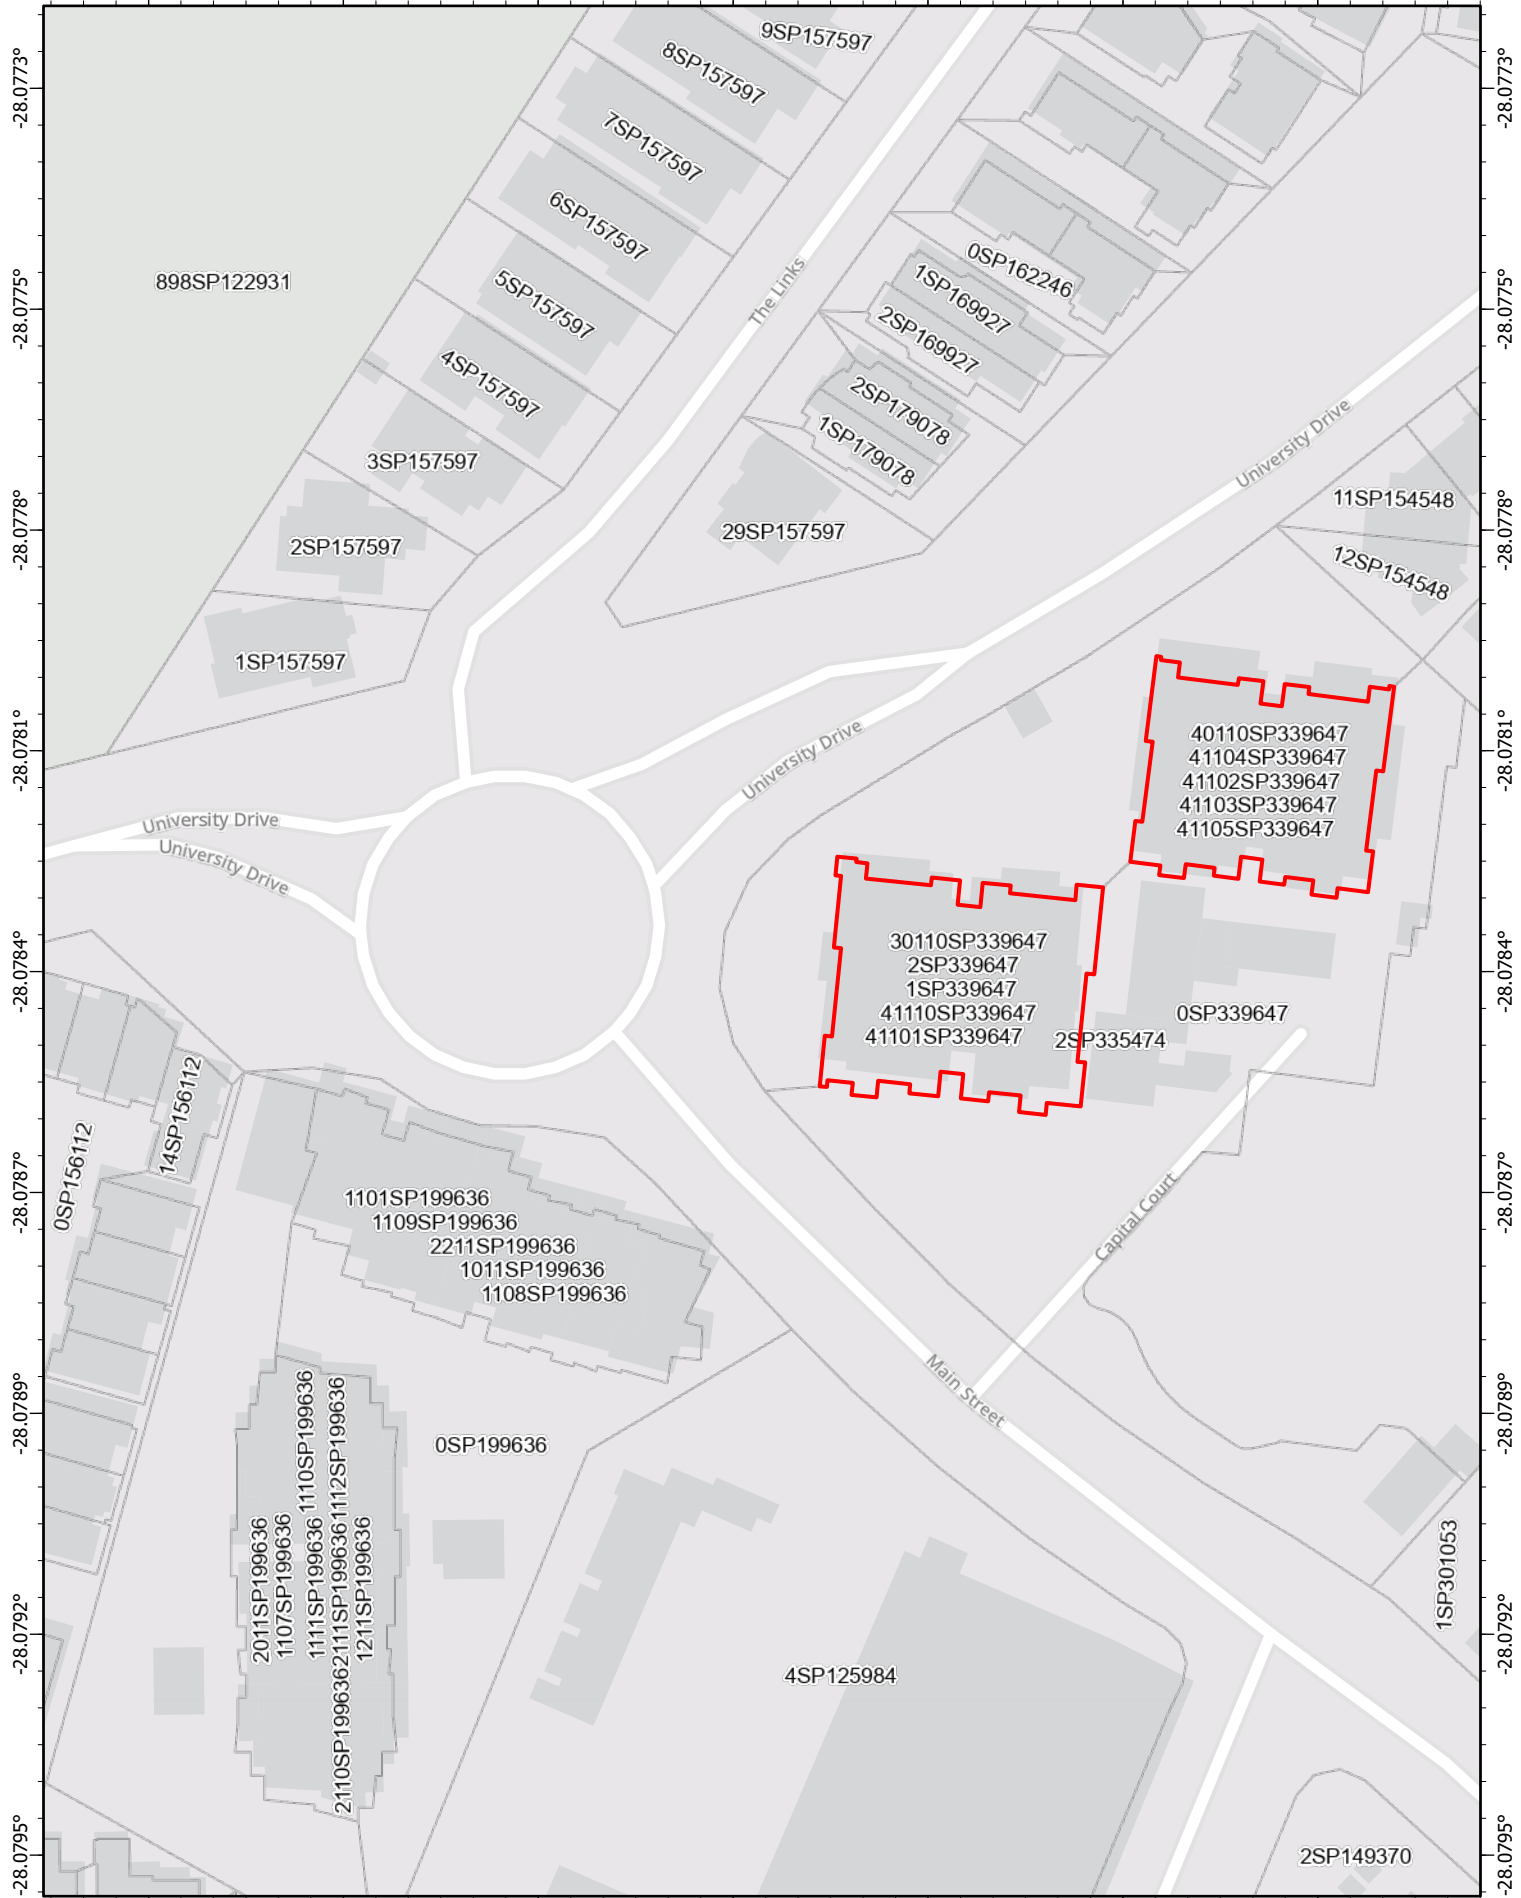

153.4077°

153.408°

153.4083°

153.4086°

153.4088°

153.4091°

153.4094°

DA Mapping System - Export Map

Date: 09/04/2026

Disclaimer This map has been generated from the information supplied to the Queensland Government for the purposes of the Development Assessment Mapping System. Note that this is a print screen only. The map generated has been prepared with due care based on the best available information at the time of publication. The State of Queensland holds no responsibility for any errors, inconsistencies or omissions within this document. Any decisions made by other parties based on this document are solely the responsibility of those parties. This information is supplied subject to the full terms and conditions available on the department's website.

Scale: 1:1,200

Queensland Government

© The State of Queensland 2026.

Queensland Government

DA Mapping System - Export Map

Date: 09/04/2026

Disclaimer This map has been generated from the information supplied to the Queensland Government for the purposes of the Development Assessment Mapping System. Note that this is a print screen only. The map generated has been prepared with due care based on the best available information at the time of publication. The State of Queensland holds no responsibility for any errors, inconsistencies or omissions within this document. Any decisions made by other parties based on this document are solely the responsibility of those parties. This information is supplied subject to the full terms and conditions available on the department's website.