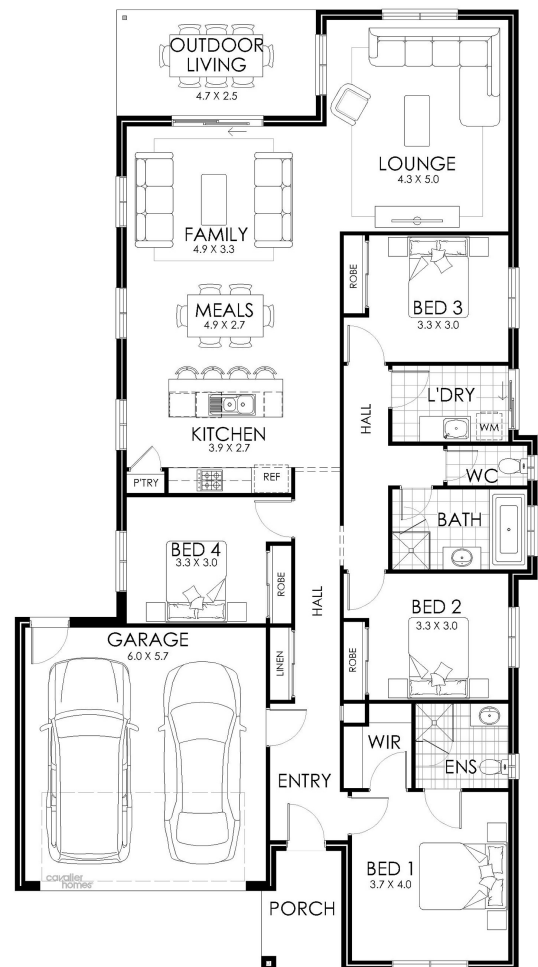

ADELAIDE 24

House & Land Package

\$800,628*

Lot 301 Brushworth Drive
Edgeworth NSW Australia

Lot Size: 507.8m²

House Size: 227.43m²

List of Inclusions:

- Lifestyle Plus inclusions
- Earthworks for site fall of up to 300mm.
- Colorbond steel roof
- Ducted Heating & Cooling
- 900mm stainless steel appliances
- Quality floor coverings
- Smartstone benchtops with 20mm edge detail
- Concrete paving allowance
- Located close to schools and popular shopping destinations
- Open plan living