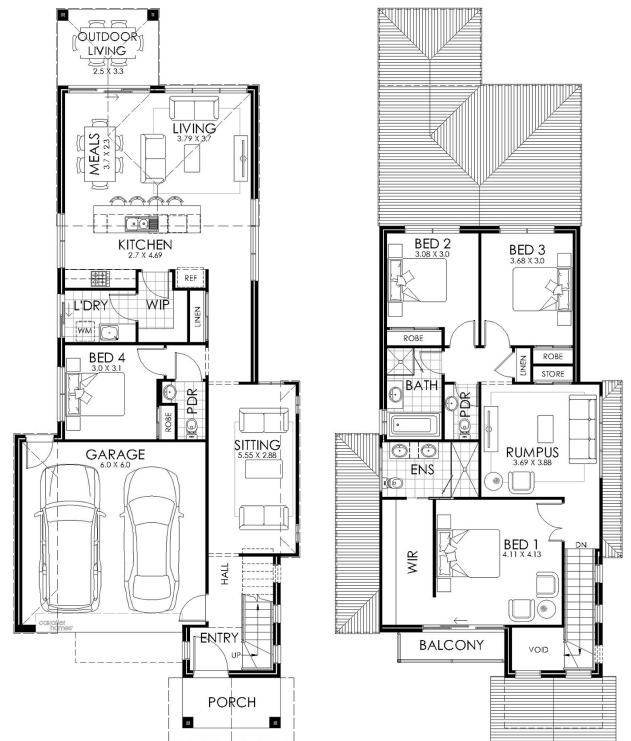

## KINGSTON 27

# House & Land Package

4  2.5  2 

**\$909,235\***

Lot 308 Brushworth Drive  
Edgeworth NSW Australia

Lot Size: 505.4m<sup>2</sup>

House Size: 256.80m<sup>2</sup>

List of Inclusions:

- Lifestyle Plus inclusions
- Earthworks for site fall of up to 300mm.
- Colorbond steel roof
- Ducted Heating & Cooling
- 900mm stainless steel appliances
- Carpet & tiles throughout
- Smartstone benchtops with 20mm edge detail
- Downlights throughout
- Sought after location
- Generous sized block