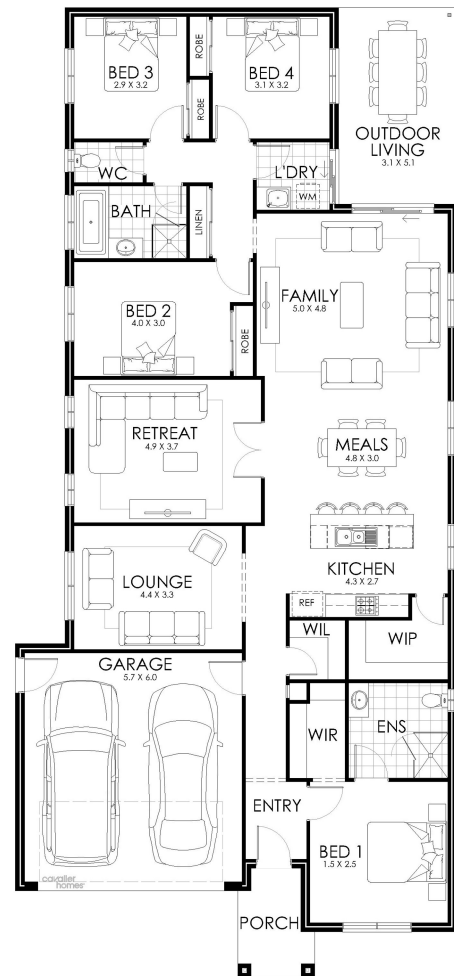

ASHLEY 27

House & Land Package

\$816,795*

Lot 304 Brushworth Drive
Edgeworth NSW Australia

Lot Size: 506.8m²

House Size: 255.15m²

List of Inclusions:

- Lifestyle inclusions
- Earthworks for site fall of up to 300mm.
- Colorbond steel roof
- Ducted Heating & Cooling
- Quality Westinghouse appliances
- Carpet & tiles throughout
- Colour selection appointment with interior design consultant
- Haymes 3 coat paint system
- Sought after estate
- Outdoor living area